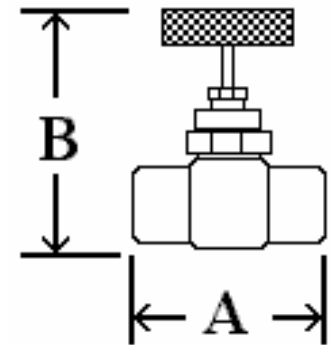

## A14

**Ball Valve Type Gauge Cock**  
 1/4" FNPT x 1/4" FNPT  
**Brass Body Rating:**  
 700 PSI at 250°F

	A	B
Inches	1.60"	1.30"
mm	40mm	33mm

## A15

**Ball Valve Type Gauge Cock**  
 1/4" FNPT x 1/4" MNPT  
**Brass Body Rating:**  
 700 PSI at 250°F

	A	B
Inches	1.60"	1.35"
mm	40mm	34mm

## NV-B-1/4

**Needle Valve**  
 1/4" FNPT x 1/4" FNPT  
**Brass Body**  
**Rated at 5000 PSI**

	A	B
Inches	1.62"	1.94"
mm	41mm	49mm

Please also see our full line of instrumentation type needle valves:

Super Mini	Mini	Full Size	Hex Body	Multi-Port
