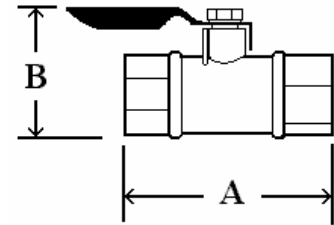

## A14

**Ball Valve Type Gauge Cock**  
 1/4" FNPT x 1/4" FNPT  
**Brass Body Rating:**  
 700 PSI at 250°F

	A	B
Inches	1.60"	1.30"
mm	40mm	33mm

## A15

**Ball Valve Type Gauge Cock**  
 1/4" FNPT x 1/4" MNPT  
**Brass Body Rating:**  
 700 PSI at 250°F

	A	B
Inches	1.60"	1.35"
mm	40mm	34mm

## NV-B-1/4

**Needle Valve**  
 1/4" FNPT x 1/4" FNPT  
**Brass Body**  
**Rated at 5000 PSI**

	A	B
Inches	1.62"	1.94"
mm	41mm	49mm

Please also see our full line of instrumentation type needle valves:

Super Mini	Mini	Full Size	Hex Body	Multi-Port
