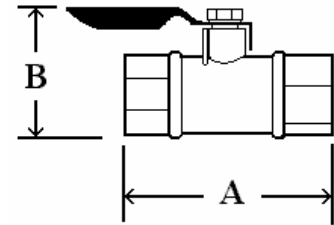

A14

Ball Valve Type Gauge Cock
 1/4" FNPT x 1/4" FNPT
Brass Body Rating:
 700 PSI at 250°F

	A	B
Inches	1.60"	1.30"
mm	40mm	33mm

A15

Ball Valve Type Gauge Cock
 1/4" FNPT x 1/4" MNPT
Brass Body Rating:
 700 PSI at 250°F

	A	B
Inches	1.60"	1.35"
mm	40mm	34mm

NV-B-1/4

Needle Valve
 1/4" FNPT x 1/4" FNPT
Brass Body
Rated at 5000 PSI

	A	B
Inches	1.62"	1.94"
mm	41mm	49mm

Please also see our full line of instrumentation type needle valves:

Super Mini	Mini	Full Size	Hex Body	Multi-Port
