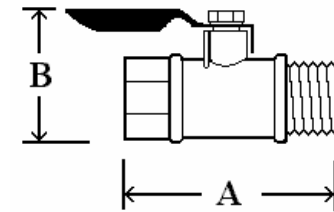

A14

Ball Valve Type Gauge Cock
 1/4" FNPT x 1/4" FNPT
Brass Body Rating:
 700 PSI at 250°F

	A	B
Inches	1.60"	1.30"
mm	40mm	33mm

A15

Ball Valve Type Gauge Cock
 1/4" FNPT x 1/4" MNPT
Brass Body Rating:
 700 PSI at 250°F

	A	B
Inches	1.60"	1.35"
mm	40mm	34mm

NV-B-1/4

Needle Valve
 1/4" FNPT x 1/4" FNPT
Brass Body
Rated at 5000 PSI

	A	B
Inches	1.62"	1.94"
mm	41mm	49mm

Please also see our full line of instrumentation type needle valves:

Super Mini	Mini	Full Size	Hex Body	Multi-Port
