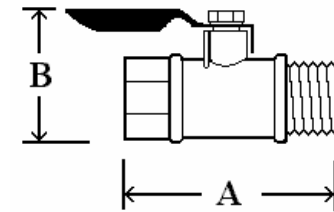

## A14

**Ball Valve Type Gauge Cock**  
 1/4" FNPT x 1/4" FNPT  
**Brass Body Rating:**  
 700 PSI at 250°F

	A	B
Inches	1.60"	1.30"
mm	40mm	33mm

## A15

**Ball Valve Type Gauge Cock**  
 1/4" FNPT x 1/4" MNPT  
**Brass Body Rating:**  
 700 PSI at 250°F

	A	B
Inches	1.60"	1.35"
mm	40mm	34mm

## NV-B-1/4

**Needle Valve**  
 1/4" FNPT x 1/4" FNPT  
**Brass Body**  
**Rated at 5000 PSI**

	A	B
Inches	1.62"	1.94"
mm	41mm	49mm

Please also see our full line of instrumentation type needle valves:

Super Mini	Mini	Full Size	Hex Body	Multi-Port
