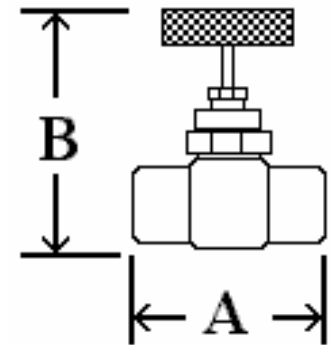

A14

Ball Valve Type Gauge Cock
 1/4" FNPT x 1/4" FNPT
Brass Body Rating:
 700 PSI at 250°F

	A	B
Inches	1.60"	1.30"
mm	40mm	33mm

A15

Ball Valve Type Gauge Cock
 1/4" FNPT x 1/4" MNPT
Brass Body Rating:
 700 PSI at 250°F

	A	B
Inches	1.60"	1.35"
mm	40mm	34mm

NV-B-1/4

Needle Valve
 1/4" FNPT x 1/4" FNPT
Brass Body
Rated at 5000 PSI

	A	B
Inches	1.62"	1.94"
mm	41mm	49mm

Please also see our full line of instrumentation type needle valves:

Super Mini	Mini	Full Size	Hex Body	Multi-Port
